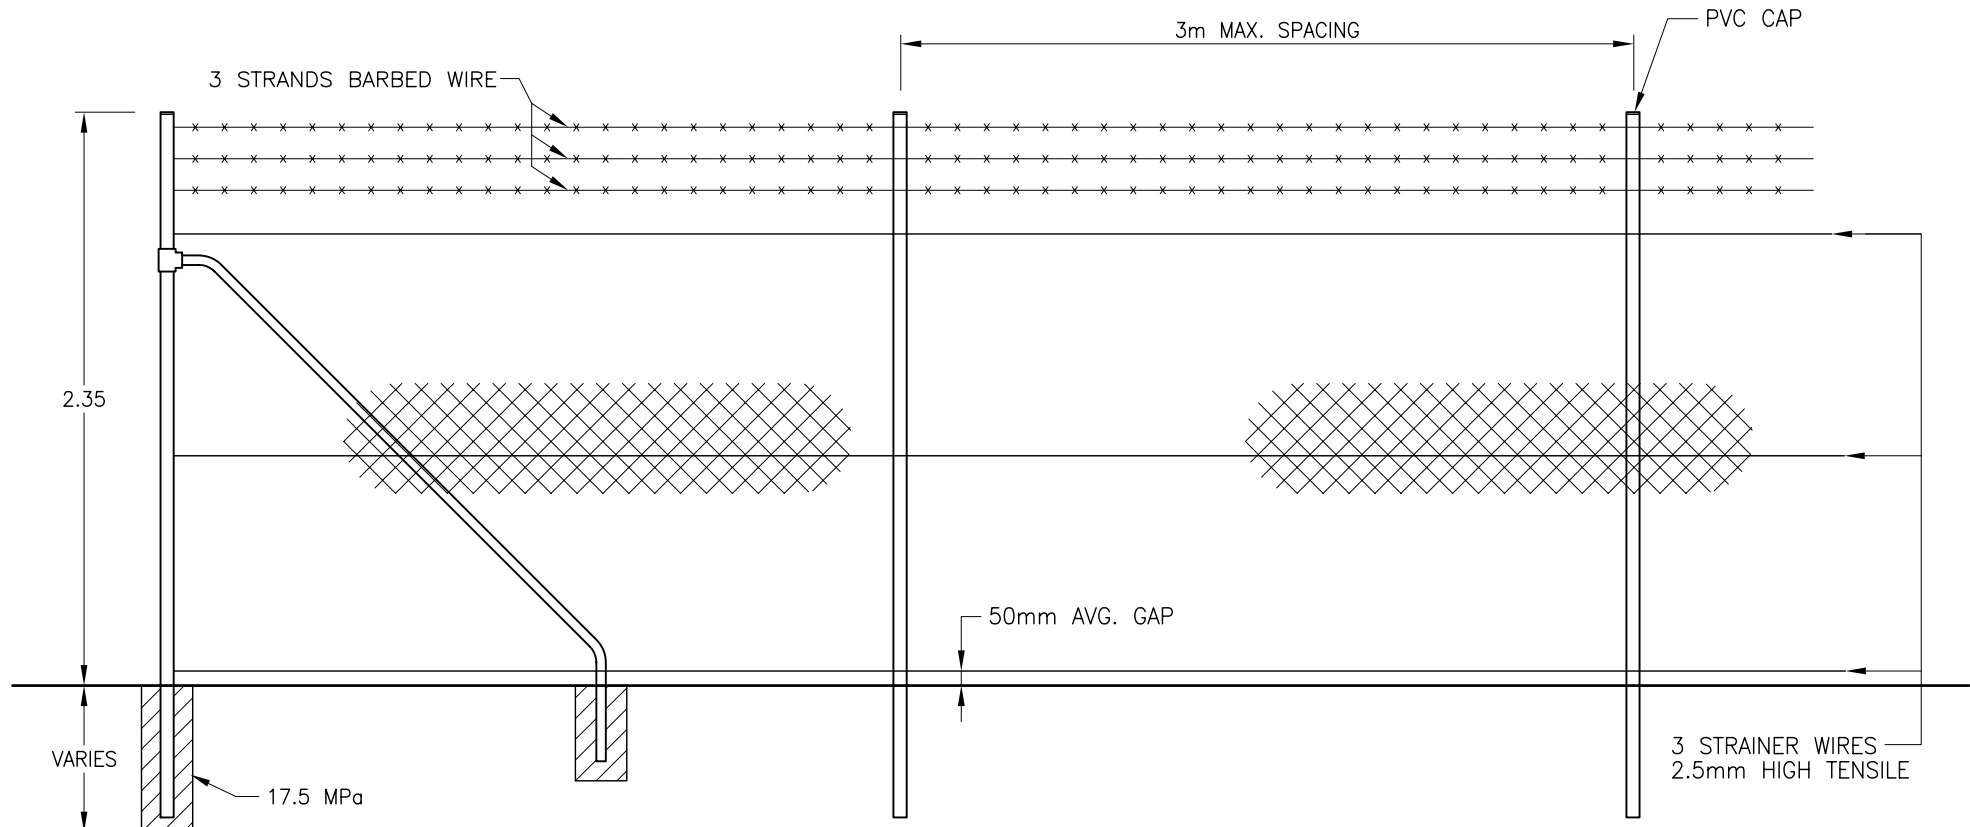

ELECTRIC SECURITY FENCING LIMITED – BASE FENCE SPECIFICATIONS

PIPE – Galv to BS 1387	SIZE (ID)	GRADE	FOOTING 17.5MPa
End Post			
Corner Post			
Fence Posts			
Diagonal Brace			

MESH	DIAMOND	GAUGE	HEIGHT
Galvanised BS443			
P.V.C.			