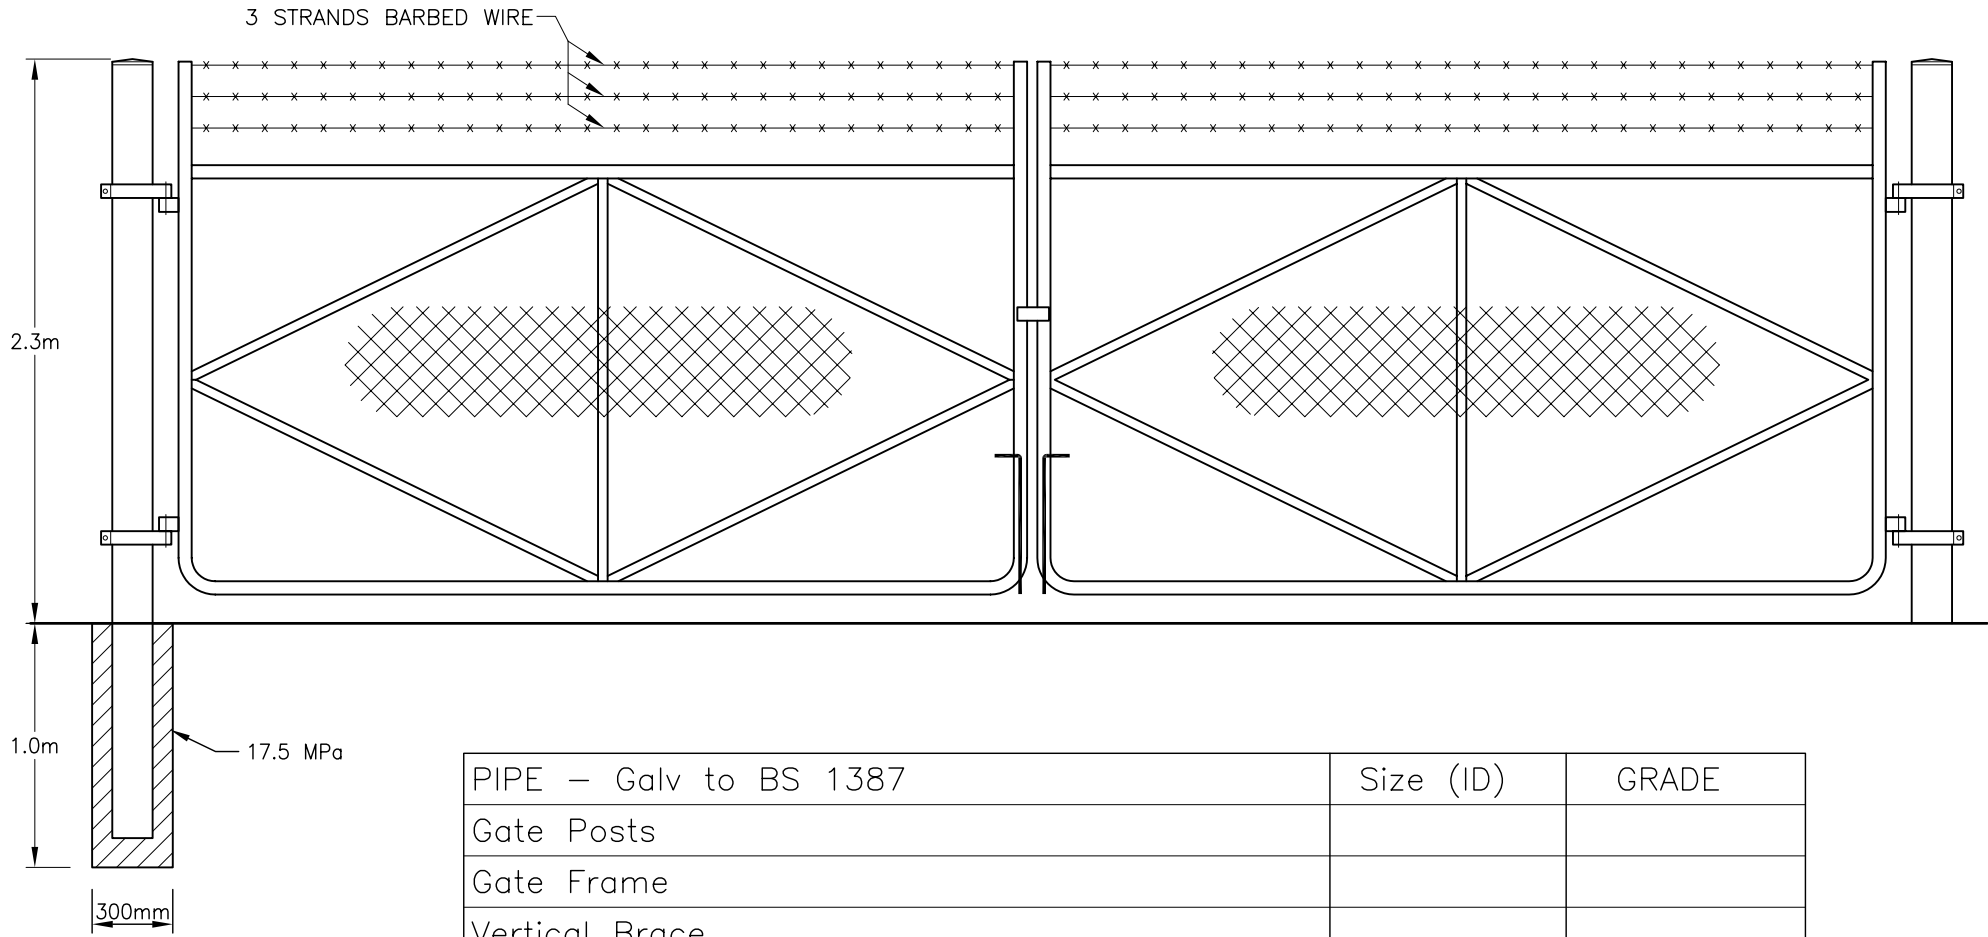

ELECTRIC SECURITY FENCING LIMITED – DIAMOND BRACING

PIPE – Galv to BS 1387	Size (ID)	GRADE
Gate Posts		
Gate Frame		
Vertical Brace		
Diagonal Braces		
Mesh – Galv. to BS 433 Diamond Size	Wire	Height