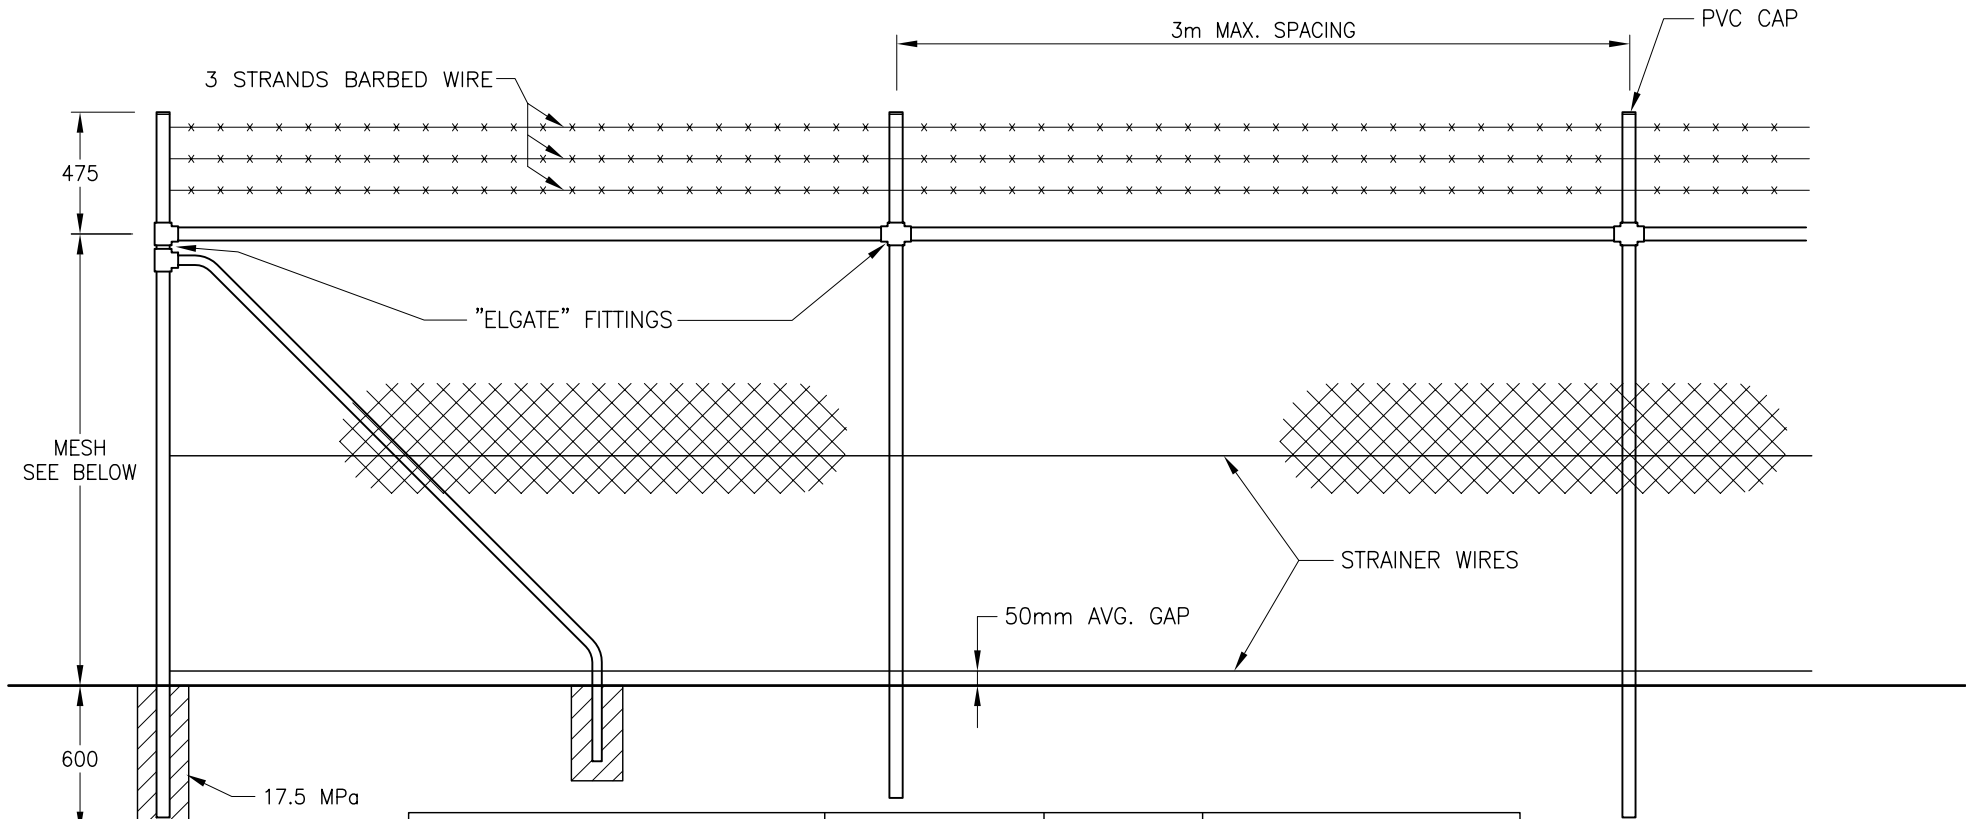

ELECTRIC SECURITY FENCING LIMITED

PIPE - Galv to BS 1387	SIZE (ID)	GRADE	FOOTING 17.5 MPa
End Post			
Corner Post			
Fence Posts			
Top Rail			
Diagonal Brace			

MESH	DIAMOND	GAUGE	HEIGHT
Galvanised BS443			
P.V.C.			