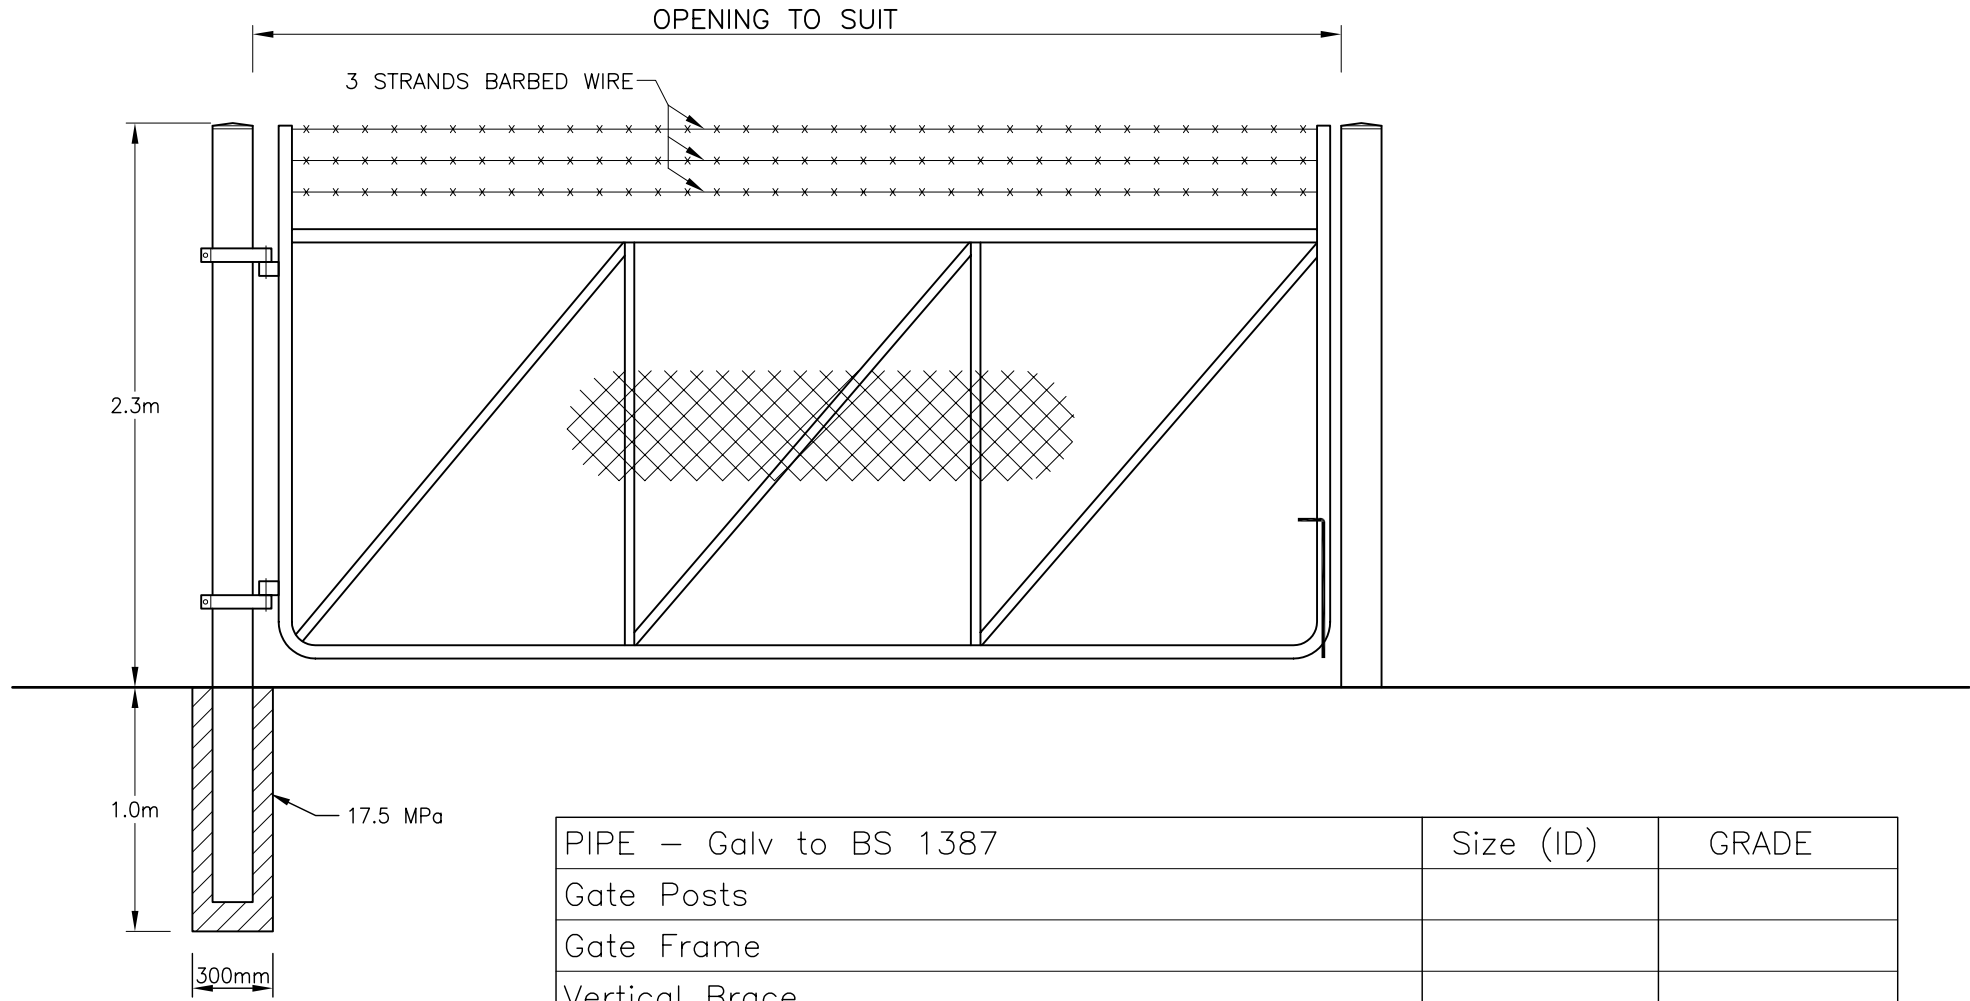

ELECTRIC SECURITY FENCING LIMITED

PIPE – Galv to BS 1387	Size (ID)	GRADE
Gate Posts		
Gate Frame		
Vertical Brace		
Diagonal Braces		
Mesh – Galv. to BS 433 Diamond Size	Wire	Height