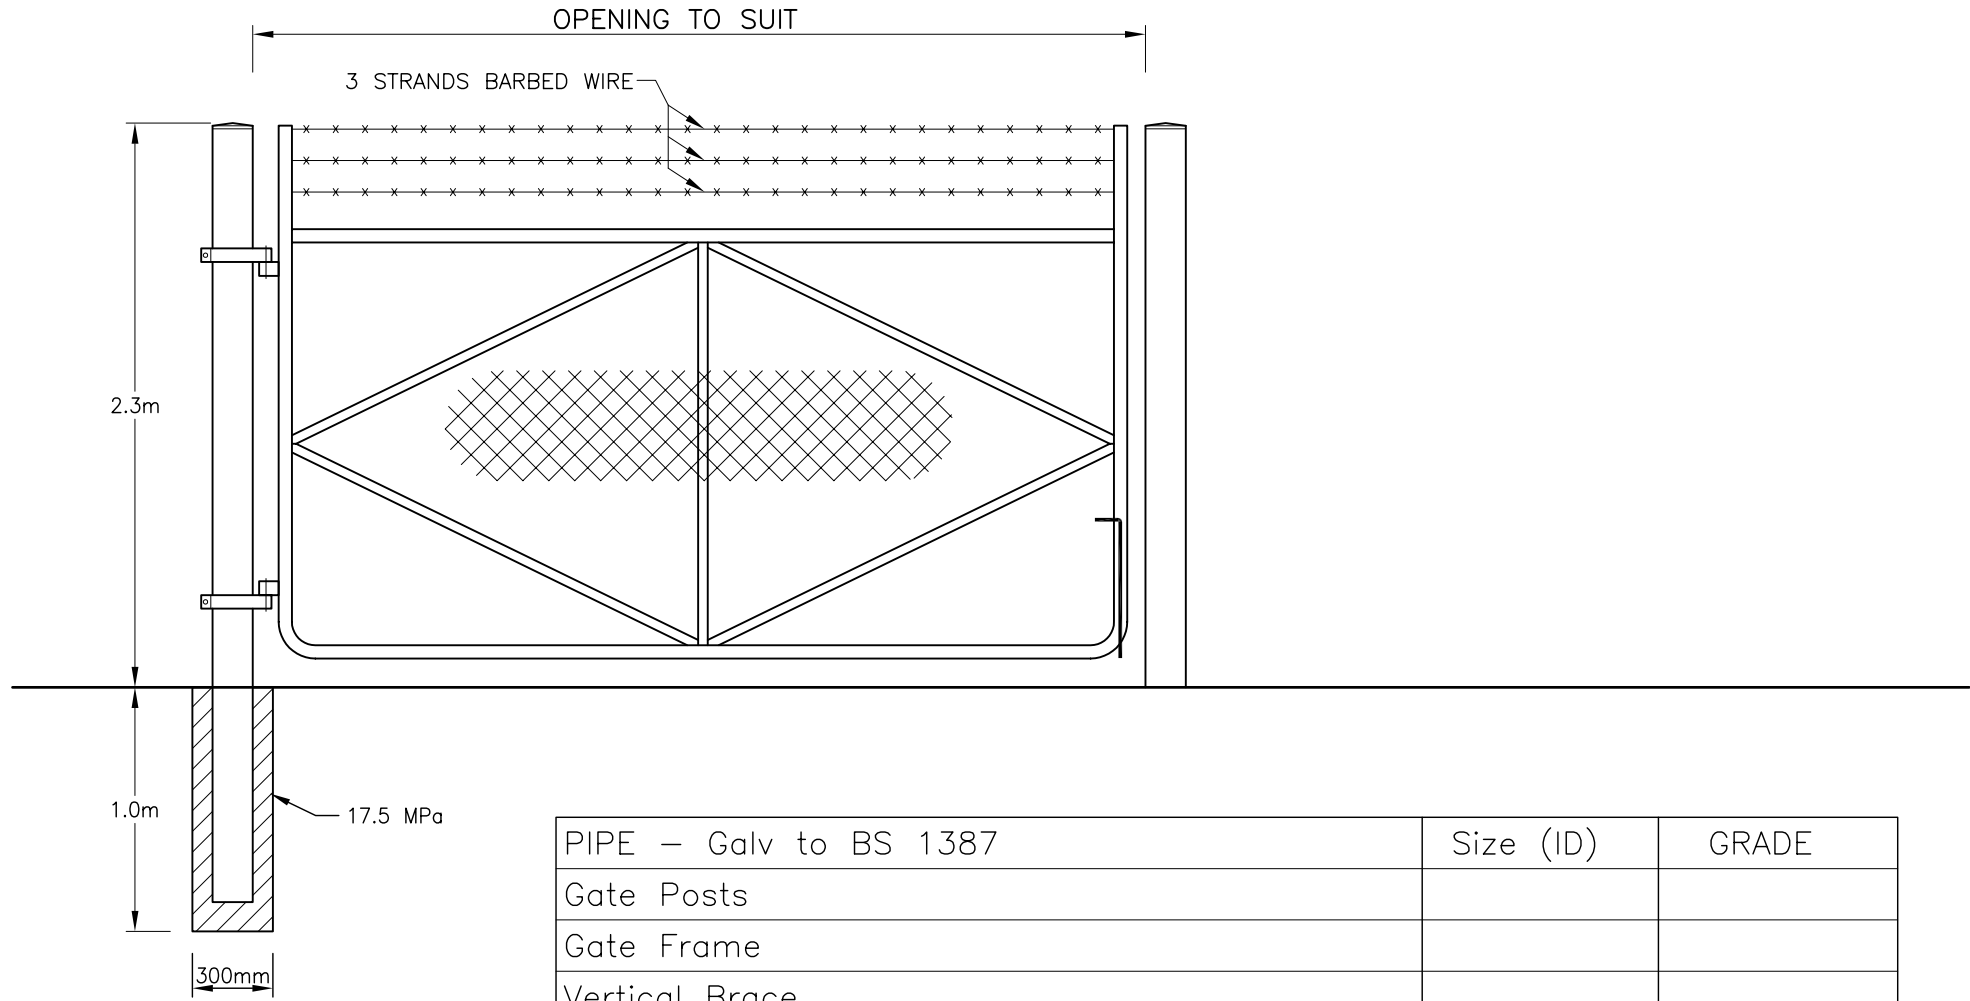

ELECTRIC SECURITY FENCING LIMITED

PIPE – Galv to BS 1387	Size (ID)	GRADE
Gate Posts		
Gate Frame		
Vertical Brace		
Diagonal Braces		
Mesh – Galv. to BS 433 Diamond Size	Wire	Height