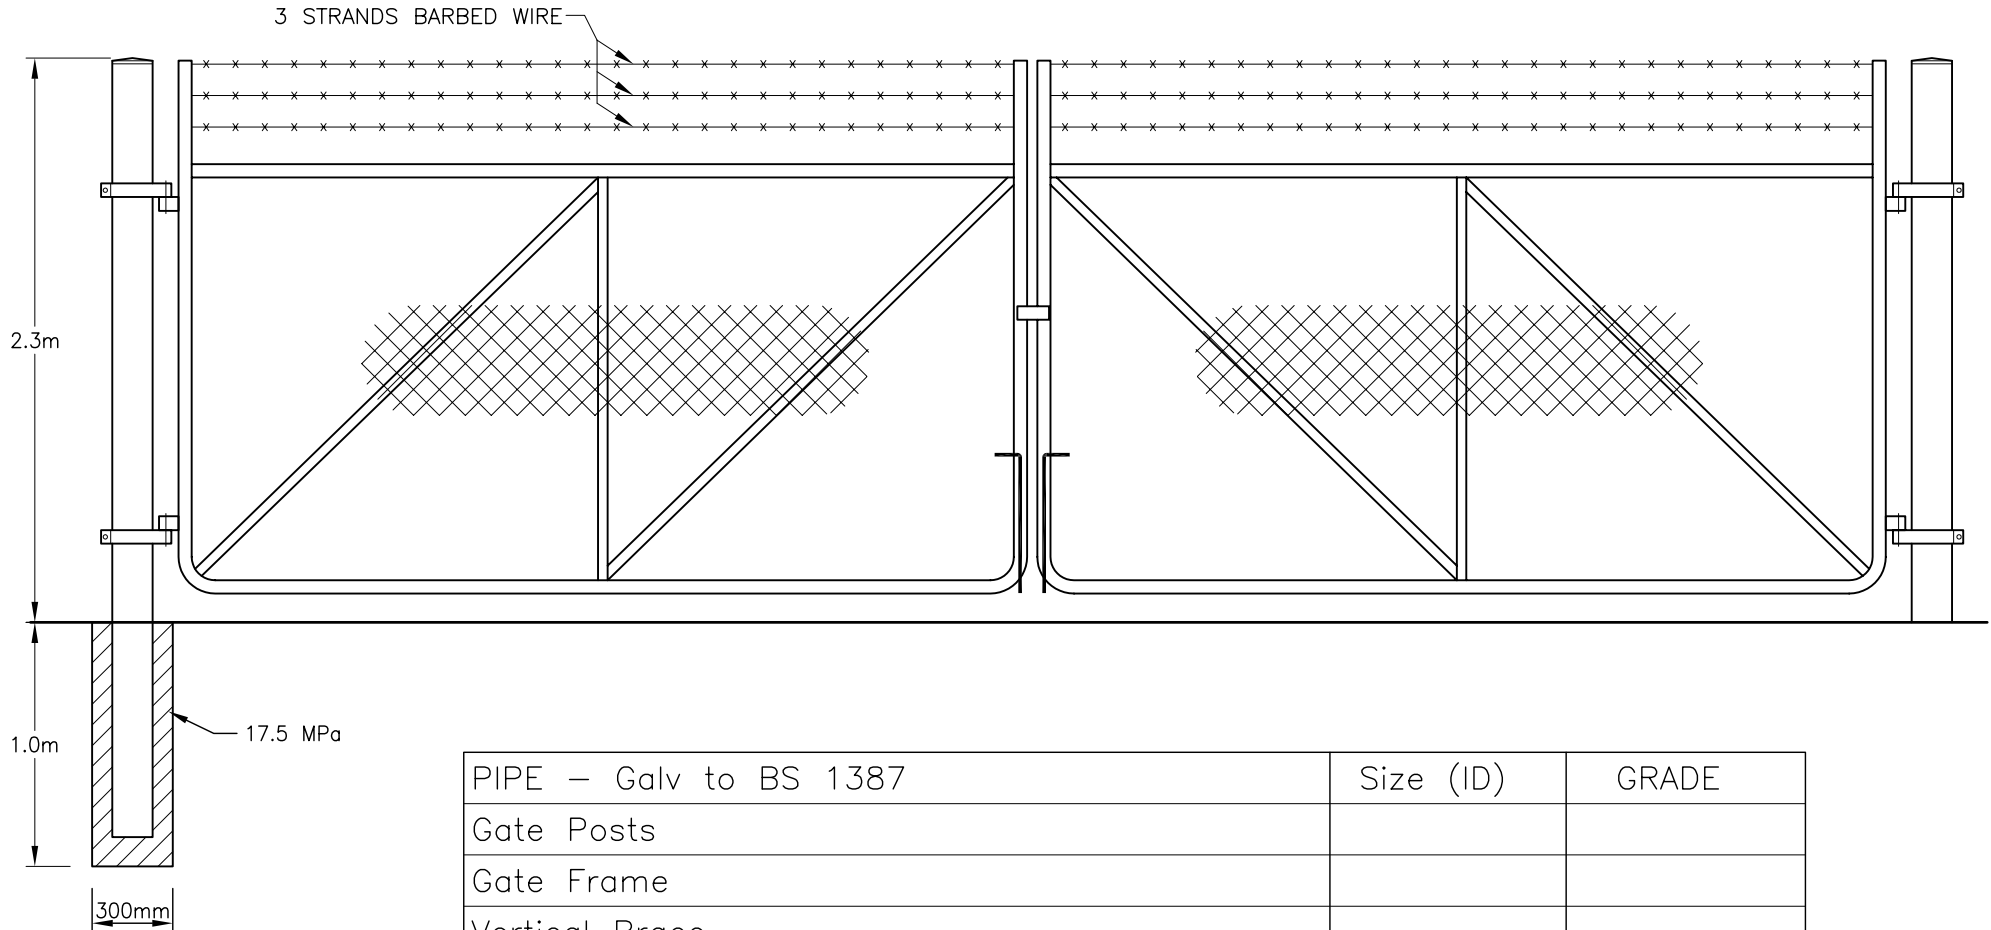

ELECTRIC SECURITY FENCING LIMITED – STANDARD SECURITY GATES

PIPE – Galv to BS 1387	Size (ID)	GRADE
Gate Posts		
Gate Frame		
Vertical Brace		
Diagonal Braces		
Mesh – Galv. to BS 433 Diamond Size	Wire	Height